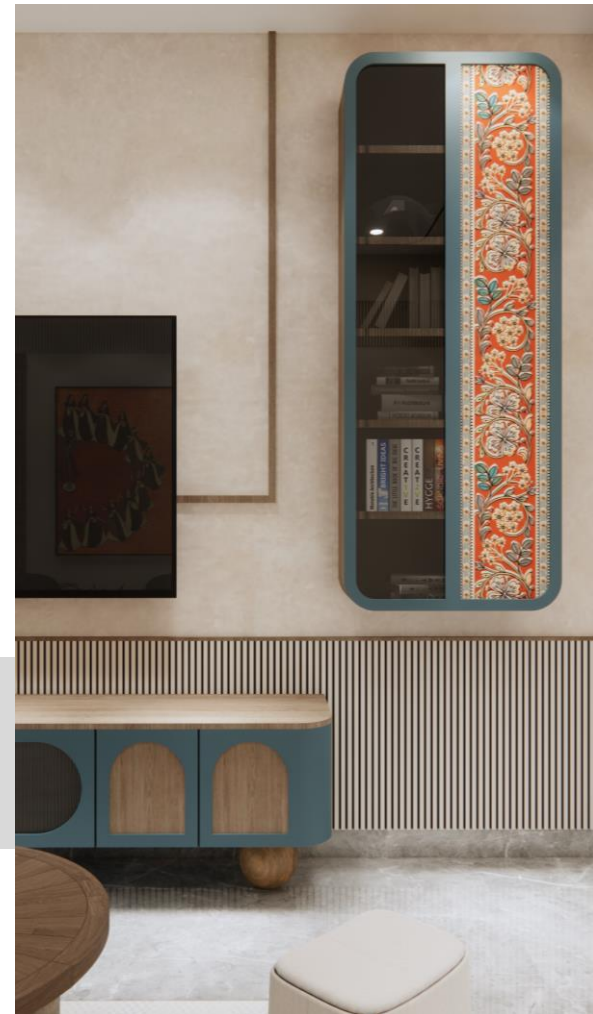

Step into tredmo minimalistic home

TRIPLEX VILLA

Texture paint with  
vener border

Wall luster paint

teak wood details

Red veneer

veneers doors

Veneer ceiling with acrylic and art work

MS partition with veneer circles with art

MS hanging mirror

veneer arching

Kitchen matt acrylic finish

Natural brick cladding

customised frames

← Luster paint full wall

← Console with Pu finish and teak legs

sandwitch glass with Pu finish

Fluted panel with Pu finish

← Cane and veneer finished headboard

Nilaya laminate and laminate

MS rods

Veneer and Pu ledges

Hand art

Teak with Pu finish

Wall paper

Pu finish

Customised frames

Art

3d panel Pu finish

Arch with artwork

Texture paint

Blind with wallpaper